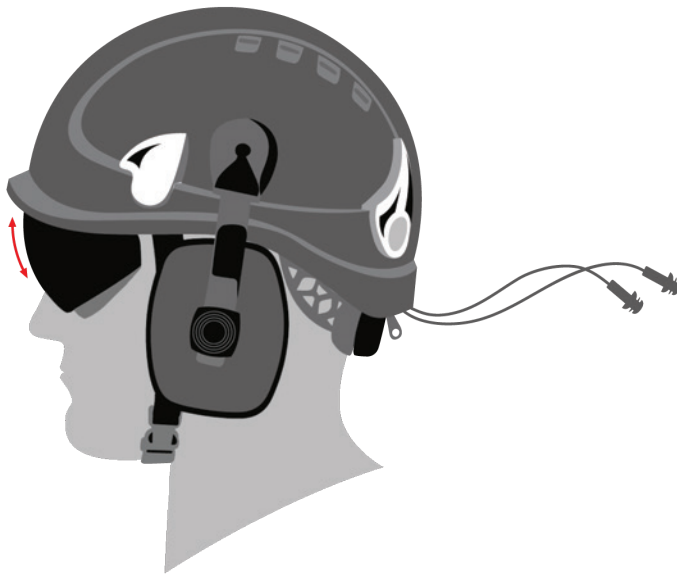

Helmets

TR2000 helmet with 4 point chinstrap

EN397 - EN50365

Tractel's TR2000 helmet offers numerous advantages:

- Shell in polycarbonate for optimal protection from impacts and compression
- Short visor for easier upwards vision
- Available in 3 colours: blue, white and red
- Lightweight: 375 g
- Fast knurled wheel adjustment to head size 45 to 62 cm
- Fabric straps for ideal comfort
- Towelling all round sweatband
- Usage temperature -30°C to +40°C
- Service life: 5 years from the date of production
- Numerous accessories

Model	Product Code
Helmet - blue colour	60252
Helmet - red colour	60432
Helmet - white colour	60442

TR2000 helmet accessories

Model	Product Code
integrated visor, clear	60272
Integrated visor, tinted	60262
in-ear defender	60292
mounted ear defenders	60282
head torch clip	60302